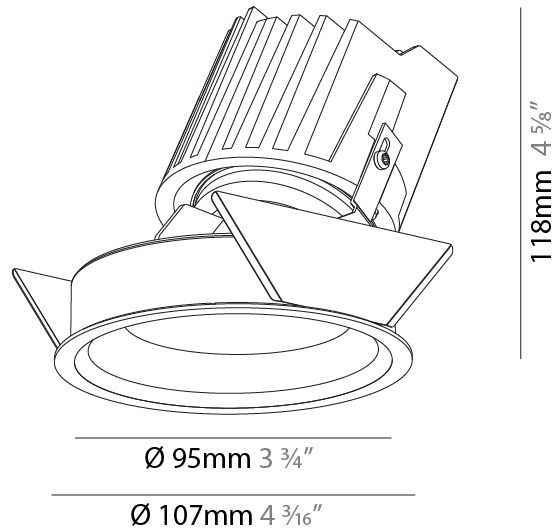

GENERAL

Series: Bioniq
Subseries: Bioniq Round Wallwash
Brand: Prolicht
Division: Architectural
Mounting Type: Recessed
Mounting Location: Ceiling
Subcategory: Downlight

PHYSICAL

Shape: Round
Diameter (mm): 107
Diameter (in): 4 3/16
Height (mm): 118
Height (in): 4 5/8
Ceiling Thickness (mm): 10 / 12.5 / 15
Ceiling Thickness (in): 3/8 or 1/2 or 9/16
Min. Recessing Depth (mm): 140
Min. Recessing Depth (in): 5 1/2
Light Distribution: Adjustable / Asymmetric
Weight (kg): 0.456
Weight (lbs): 1
Fixture Finish: SSR / BKV / CWI / CRY / HAB / UFT / ITA / RUA / FTG / MYG / LOD / PUS / FRO / FUP / KIA / POP / BLS / SPG / MEY / GOH / GUM / CHC / COM / ABZ / JAG / OBR / MOS / ROR
Fixture Material: Aluminum Die Cast
Cut-out Measurements: 98mm / 3 7/8"

ELECTRICAL

Lamp Type: LED (Zhaga Standard)
Total Output Wattage (W): 15
Dimming: Dali Dimming
Driver Included: No
Driver Location: Recessed Housing
Driver Type: Constant Current - 120Vac
Housing: See components
Input Voltage (V): 120
Constant Current (MA): 350

LED

Number of LEDs: 1
Color Temperature (°K): Warm Dim
Max. Delivered Lumen (lm): 850
Nominal Lumen (lm): 1140
CRI: >90 CRI
Lamp Life (hrs): 50000

OPTICAL

Reflector: 20 / 40 / 60
Adjustability: Fixed

RATINGS AND CERTIFICATIONS

Certified By: Certified for North American Standards
IP rating: IP20